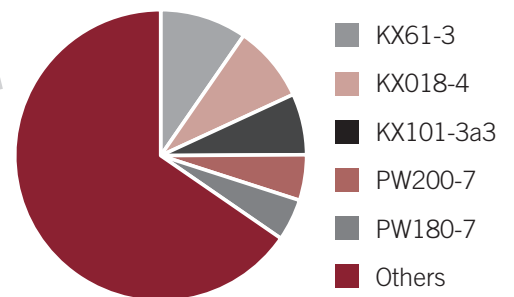

Now, it's easy to find the data at the level of detail you require.

Industry Share by OEM Brand

Industry Share by Product

Industry Share by OEM Model

Simple as 1, 2, 3

The **OE Link™** database system and dashboard is user friendly. If you can use Excel™ or QlikView, you can use OE Link™ Report Writer. It's as simple as 1, 2, 3.

1. Define your parameters.

For example: How many Excavators were produced in Germany in 2016?

2. Narrow your search by country and application:

Germany and excavators.

3. Produce your report and evaluate your information: